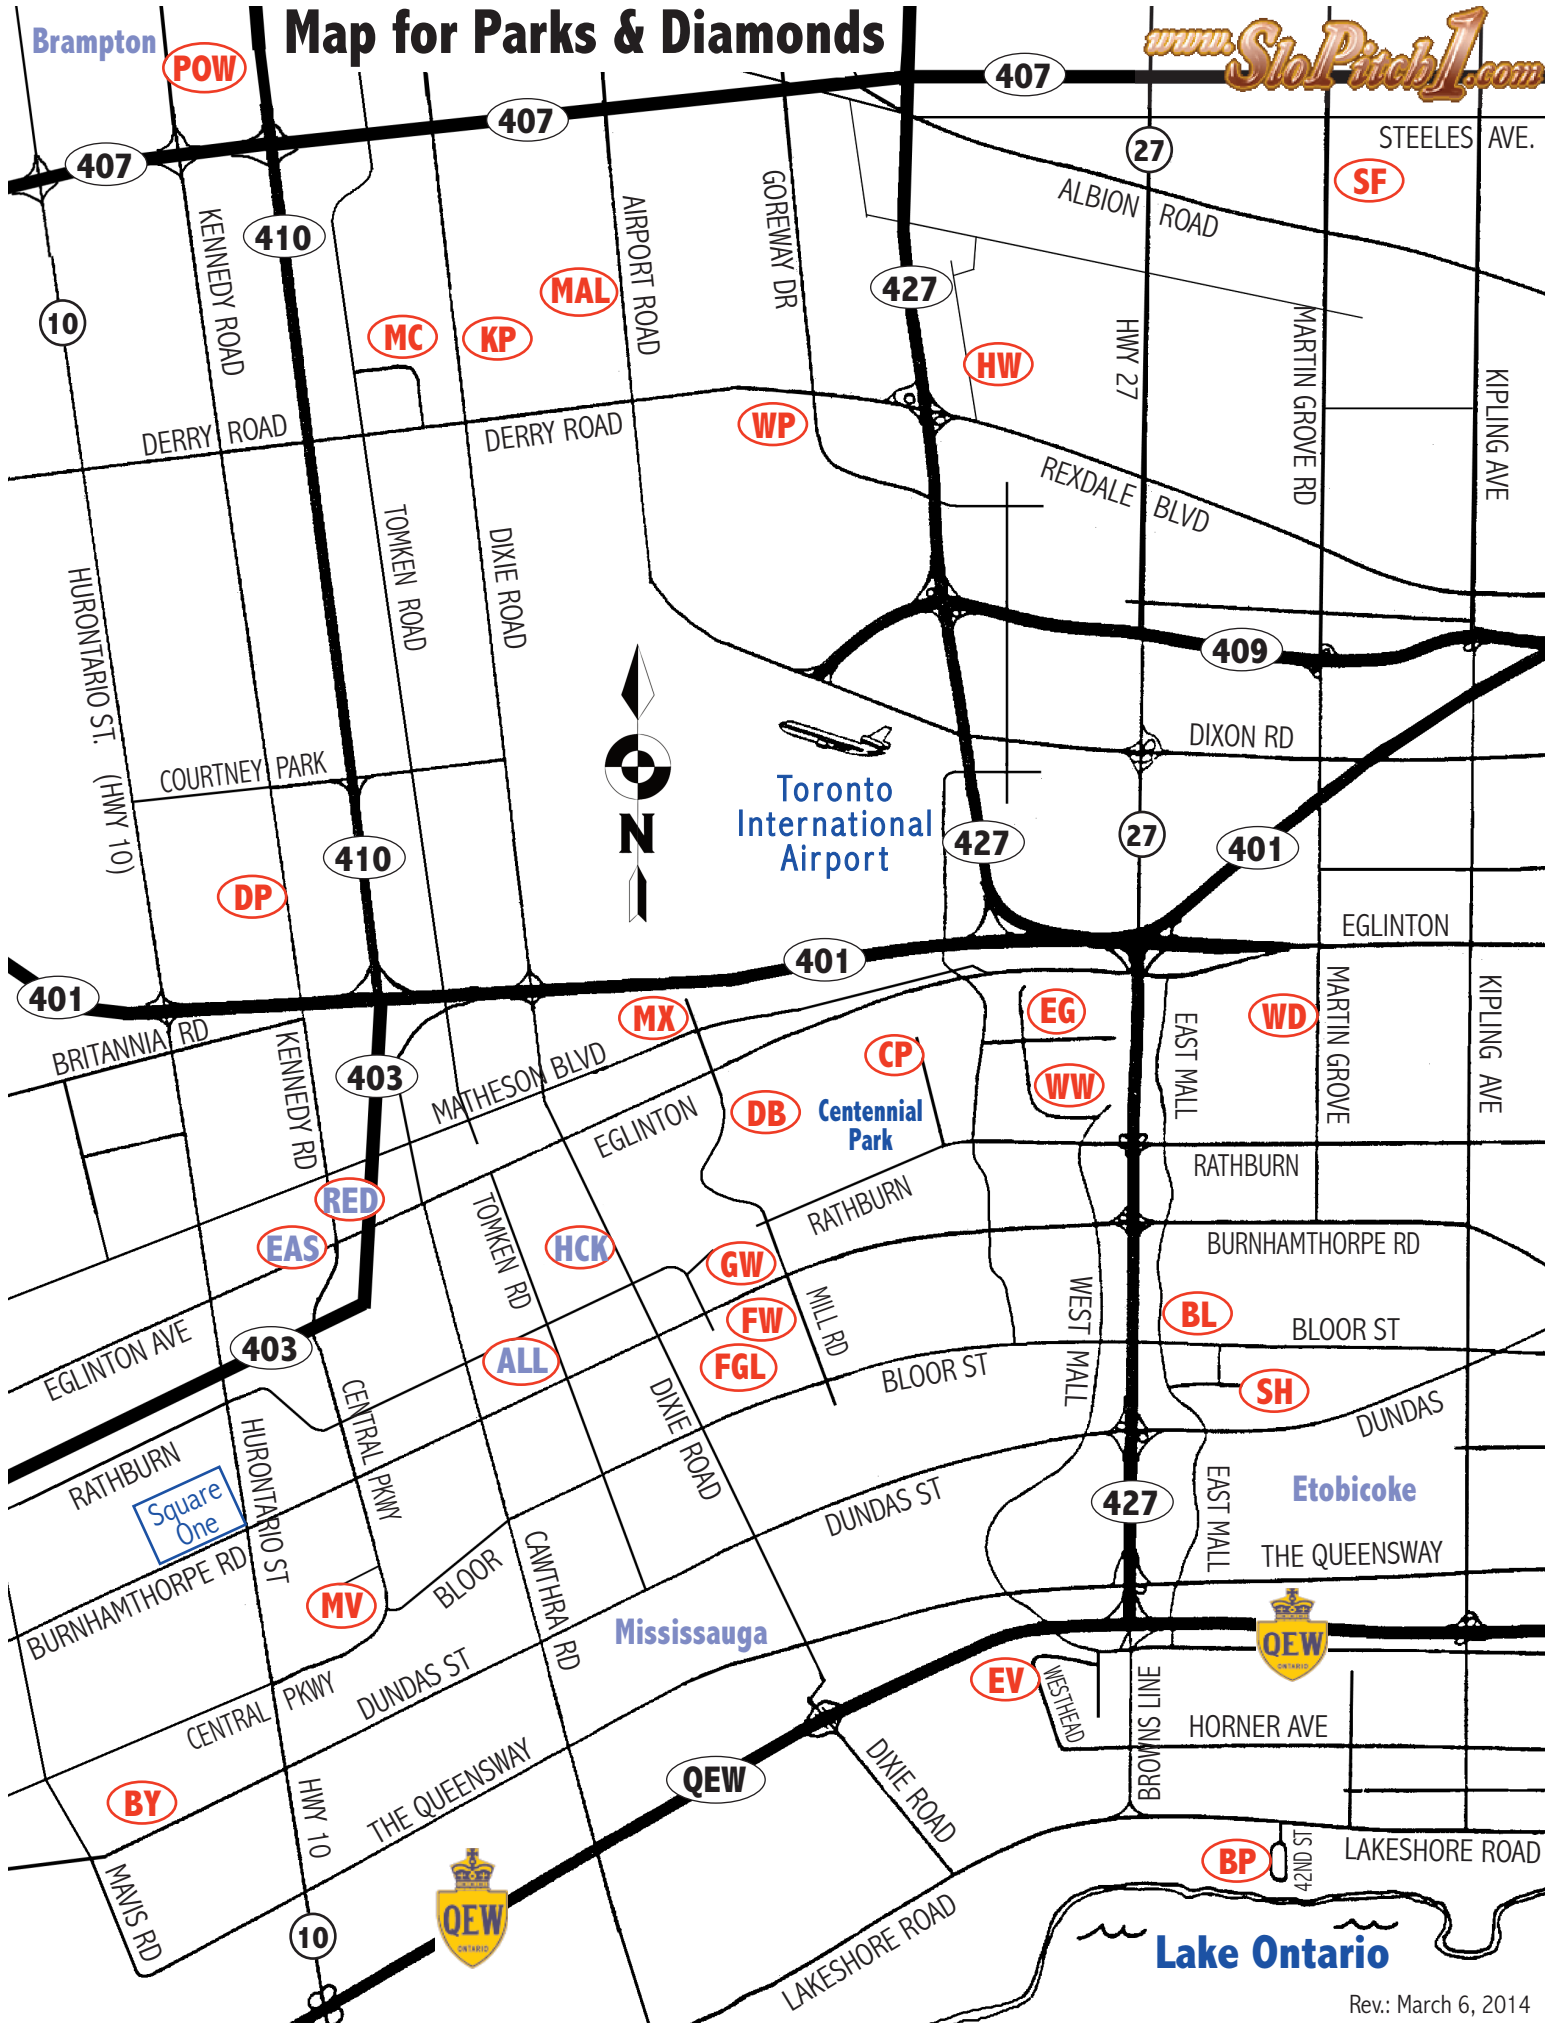

# Tournament Parks & Maps Etobicoke-Mississauga

Revised March 6, 2014

Park	AB	Address / Comments
Allison Park	ALL	Rathburn Rd E, south side, at Westminster Place, two blocks east of Cawthra, north of Burnhamthorpe.
Birch Park	BP	75 Arcadian Circle, Etobicoke, ON M8Y 2Z5; 28th Street south of Lakeshore, west of Browns Line (behind arena); lit diamond, fence in left field.
Bloorlea School	BL	On the East Mall, east side, just north of Bloor Street;
Brickyard Park	BY	3061 Clayhill Road; east of Mavis Road; north of Dundas Street West; fenced; lit.
Centennial Park	CP	256 Centennial Park Rd M9C 5N3, north of Rathburn, west of Renforth; 3 lit diamonds; Diamond #1 (main diamond) is north, closest to the arena; Diamond #2 is far diamond, south-west; Diamond #3 is south-east, closest to parking lot.
Diamond Beach	DB	on Centennial Park Boulevard (beside Mini Indy); one block west of Centennial Park and Centennial Park Drive, two blocks west of Renforth, north off of Rathburn, south of Eglinton; two lit diamonds.
Dunton Park	DUN	Kennedy Road, west side, north of Hwy 401; diamond #1 is big, close diamond, to the left; diamond #2 is the far diamond to the left; diamond #4 is diamond on the right, next to the parking lot; diamond #3 is the far diamond, past diamond #4.
Eastgate Park	EAS	320 Nahani Way; south off of Bristol Road, west of Kennedy Road, north of Eglinton; Mississauga.
Etobicoke Valley	EV	Access is from parking lot at 70 Westhead Drive, Toronto, ON M8W 4S5 south of QEW, west of Browns Line, take Westhead north off Horner, or take Gair Drive south of Evans, right on Bissett Avenue, left on Westhead.
Fleetwood Park	FW	Burnhamthorpe Road, south side; west of Mill Road, east of Dixie; softball diamond at the front; lit; fenced 225'; hardball diamond at the back, lit, fenced.
Forest Glen Park	FGL	Forest Glen Park at Glen Forest Secondary School, 3575 Fieldgate Drive, Mississauga, ON L4X 1V5 East side of Fieldgate Drive, south off of Burnhamthorpe Road, or north of Bloor Street; unlit diamond.
Garnetwood Park	GW	Burnhamthorpe Road, north side; west of Mill Road, east of Dixie; across from Fleetwood Park; <b>GW-1:</b> is the small softball diamond at the front; fenced; unlit; <b>GW-2:</b> is the large hardball diamond back and to the left; fenced; unlit.
Hickory Green Park	HCK	Behind St. Basil School, 4235 Golden Orchard Drive, Mississauga ON, L4W 3G1; north off of Rathburn Road East, west of Dixie Road, north of Burnhamthorpe.
Humberwood	HW	850 Humberwood Blvd., Etobicoke M9W 7A6; east side; north off of Rexdale; east of 427; lit diamond.
King's Park	KP	East side of Dixie Road north of Derry Road; unlit, open field, half-backstop; 3 diamonds; Access only from Dixie Road North and exits only to Dixie Road North; (was Derry Side Green Park).
Malton Village Park	MAL	Airport Road, west side, north of Beverly Street; enter off Beverly Street, or off Airport Road, through the Sikh temple to the north, at the back has an entrance to the diamond.
Max Ward Park	MX	Matheson Blvd, north side, just west of Orbitor Drive, north of Eglinton; west of Renforth; two diamonds; both lit; fenced 315 feet; <b>Diamond #2</b> is south diamond, closest to Matheson, by the parking lot; <b>Diamond #1</b> is far, north diamond; for access to north diamond, park in the parking lot behind 5250 Orbitor Drive (Lakeside Process Controls - big white building), and walk through the walkway in the fence.
Mississauga Valley	MV	Mississauga Valley Boulevard, west off of Central Parkway; just north of Bloor Street, between Cawthra & Hwy 10; for parking lot take the driveway west behind the arena; Diamond #1 is the hardball diamond in the center; diamond #2 is lit diamond to the east, fenced 225'.
Mount Charles	MC	Cardiff Blvd., north side, north off Derry Road, west of Dixie Road; 2 lit diamonds (North and South); fenced 225'.
Park Lawn	PL	North west corner of Berry Road and Park Lawn; south of the Queensway off Prince Edward Drive.
Red Brush Park	RED	5139 Red Brush Drive; one block east of Kennedy Road, north of Eglinton.
Silverhill Park	SH	Lynnford Drive, south side, east off East Mall, south of Bloor, north of Dundas (beside Cloverdale Mall)
Smithfield Park	SF	Martin Grove Road, east side, north of Albion, south of Steeles; 1 lit diamond;
Wellesworth School	WW	225 Wellesworth Drive, Etobicoke, ON M9C 4S5; west off the West Mall or south off Eringate, east of Renforth Drive; unlit diamond.
West Deane Park	WD	Martin Grove Road, west side, between Eglinton & Rathburn; 2 diamonds, Diamond #1 or L is close, lit diamond; diamond #2 is far, small, unlit diamond.
Wildwood Park	WP	3430 Derry Road East, South-west corner of Derry Road at Goreway (Disco Road); behind Malton Arena; take 427 north to Derry Road, take Derry Road west; 2 lit diamonds, one fenced; Diamond #1 is far diamond, lit, unfenced; Diamond #2 is close diamond, lit, fenced 225'.